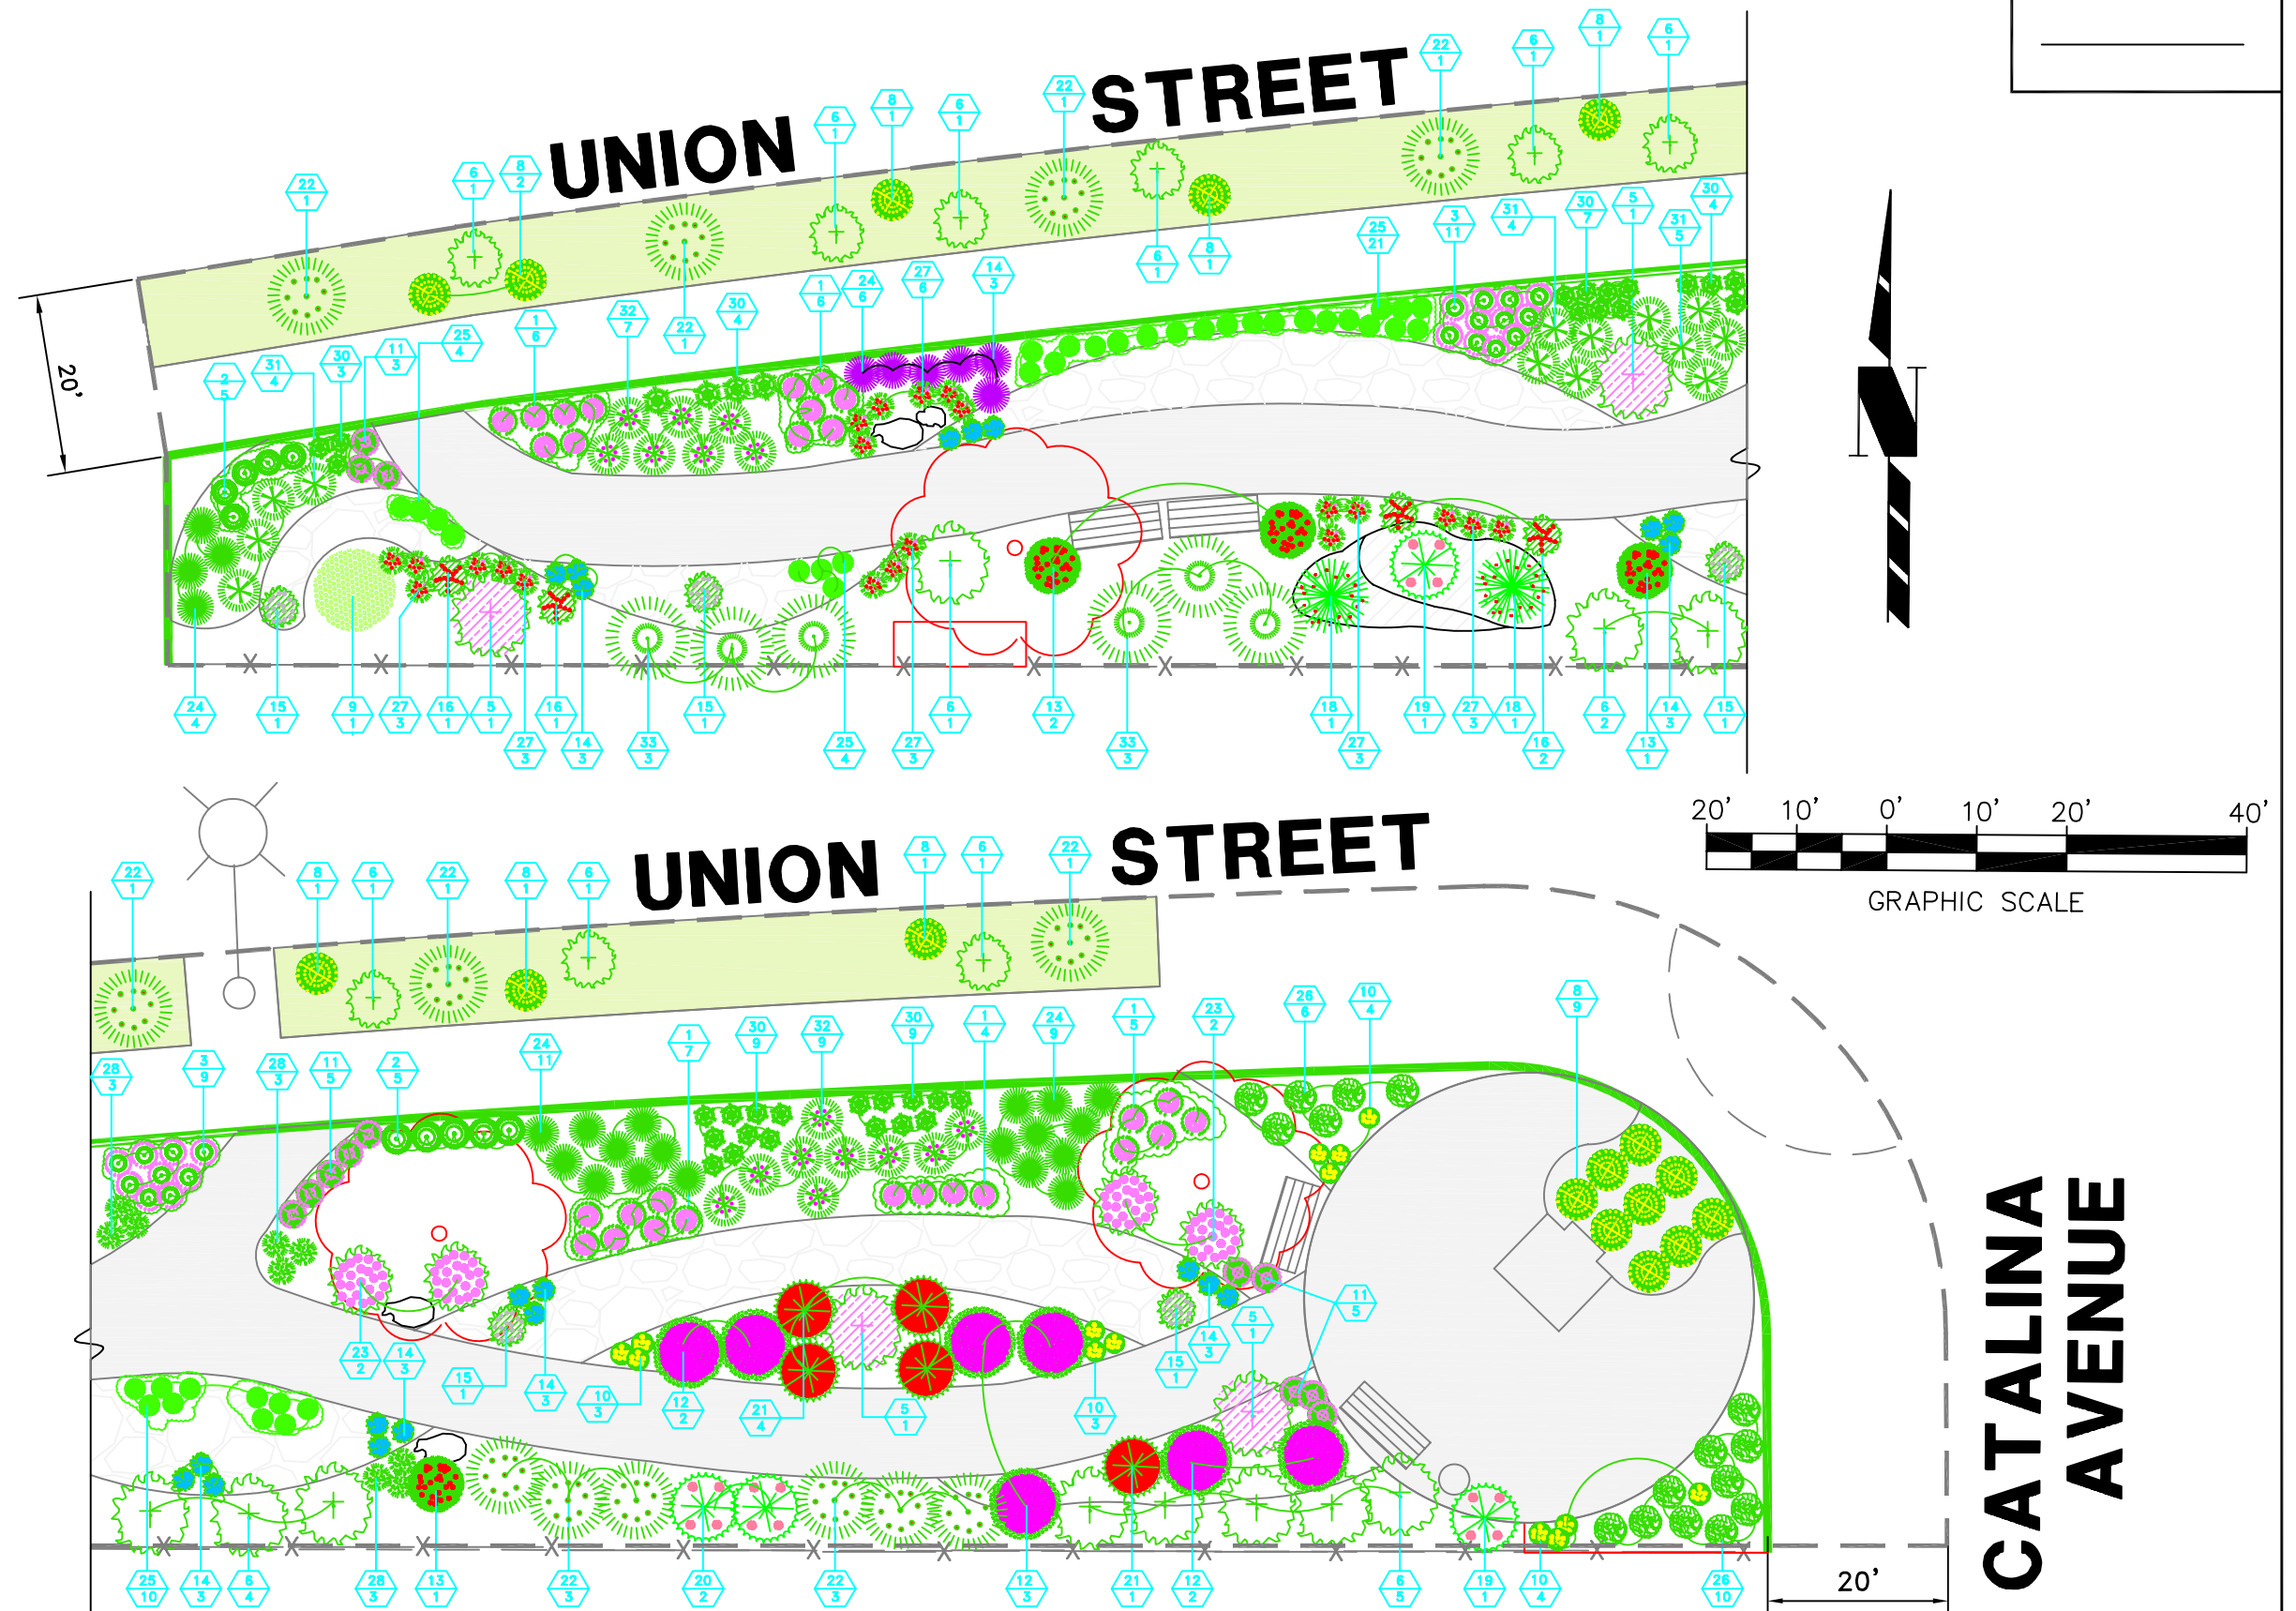

ORNAMENTAL TREE				
Symbol	Qty.	Size	Botanical Name	Common Name
	3	15 Gallon	Cercis spp	Western Redbud
SHRUBS/GROUNDCOVER				
Symbol	Qty.	Size	Botanical Name	Common Name
	30	4"	Achillea millifolia 'Island Pink'	Yarrow (pink)
	5	4"	Achillea millifolia 'King range'	Yarrow (white)
	20	4"	Achillea millifolia 'Sonoma Coast'	Yarrow (Pastels) (tall white)
	5	4" or 1 gallon	Aquilegia chrysantha	Columbine
	4	5 gallons	Arctostaphylos 'Howard Molinari'	Manzanita
	10	1 gallon	Arctostaphylos uva-ursi 'Point Reyes'	Manzanita groundcover
	3	4" or 1 gallon	Aster chilensis	Coast aster
	9	4" or 1 gallon	Asterius maritimus	Gold ooln daley
	1	1 gallon or 5 gallon	Baccharis pilularis 'Centennial'	coyote bush
	13	1 gallon	Calylophus hartwegii	Lemon drape
	13	4" or 1 gallon	Erigeron glaucus 'Bountiful'	Seaside Daley
	7	4" or 1 gallon	Eriogonum grande rubescens	California buckwheat
	4	1 gallon	Galvezia speciosa 'Firecracker'	Bush snapdragon
	15	1 gallon	Iris 'Pacific Coast Hybrids'	Iris (various colors)
	5	1 gallon	Mimulus aurantiacus	Monkeyflower (yellow)
	4	1 gallon	Mimulus cardinalis	Monkeyflower (red)
	5	1 gallon	Polytaichum munifum	Western sword fern
	2	1 gallon or 5 gallon	Rhamnus californica 'Eye Case'	California coffeeberry
	2	1 gallon or 5 gallon	Ribes malvaceum 'Dancing Tassels'	Currant or Gooseberry
	4	1 gallon	Ribes viburnifolium	Currant or Gooseberry
	5	1 gallon	Salvia greggii	Autum sage (red)
	6	1 gallon	Salvia spathacea	Hummingbird sage
	4	1 gallon	Verbena ilacina 'De la Mina'	Lilac Verbena
GRASSES/GROUNDCOVER				
Symbol	Qty.	Size	Botanical Name	Common Name
	31	4" or 1 gallon	Aristida purpurea	Purple three-awn
	35	4" or 1 gallon	Carex praegracilis	California field sedge
	16	4"	Fragaria vesca	Groundcover strawberry (edible)
	21	4" or 1 gallon	Heuchera 'Wendy' or 'Santa Ana Cardinal'	Coral bells (pink)
	9	4" or 1 gallon	Heuchera maxima	Coral bells (white)
	36	4" or 1 gallon	Mellia imperfecta	Coastrange melioa
	1	1 gallon	Muhlenbergia capillaris 'White Cloud'	White muhly grass
	16	1 gallon	Muhlenbergia capillaris	Pink muhly grass
	6	1 gallon or 5 gallon	Muhlenbergia rigens	Deergrass